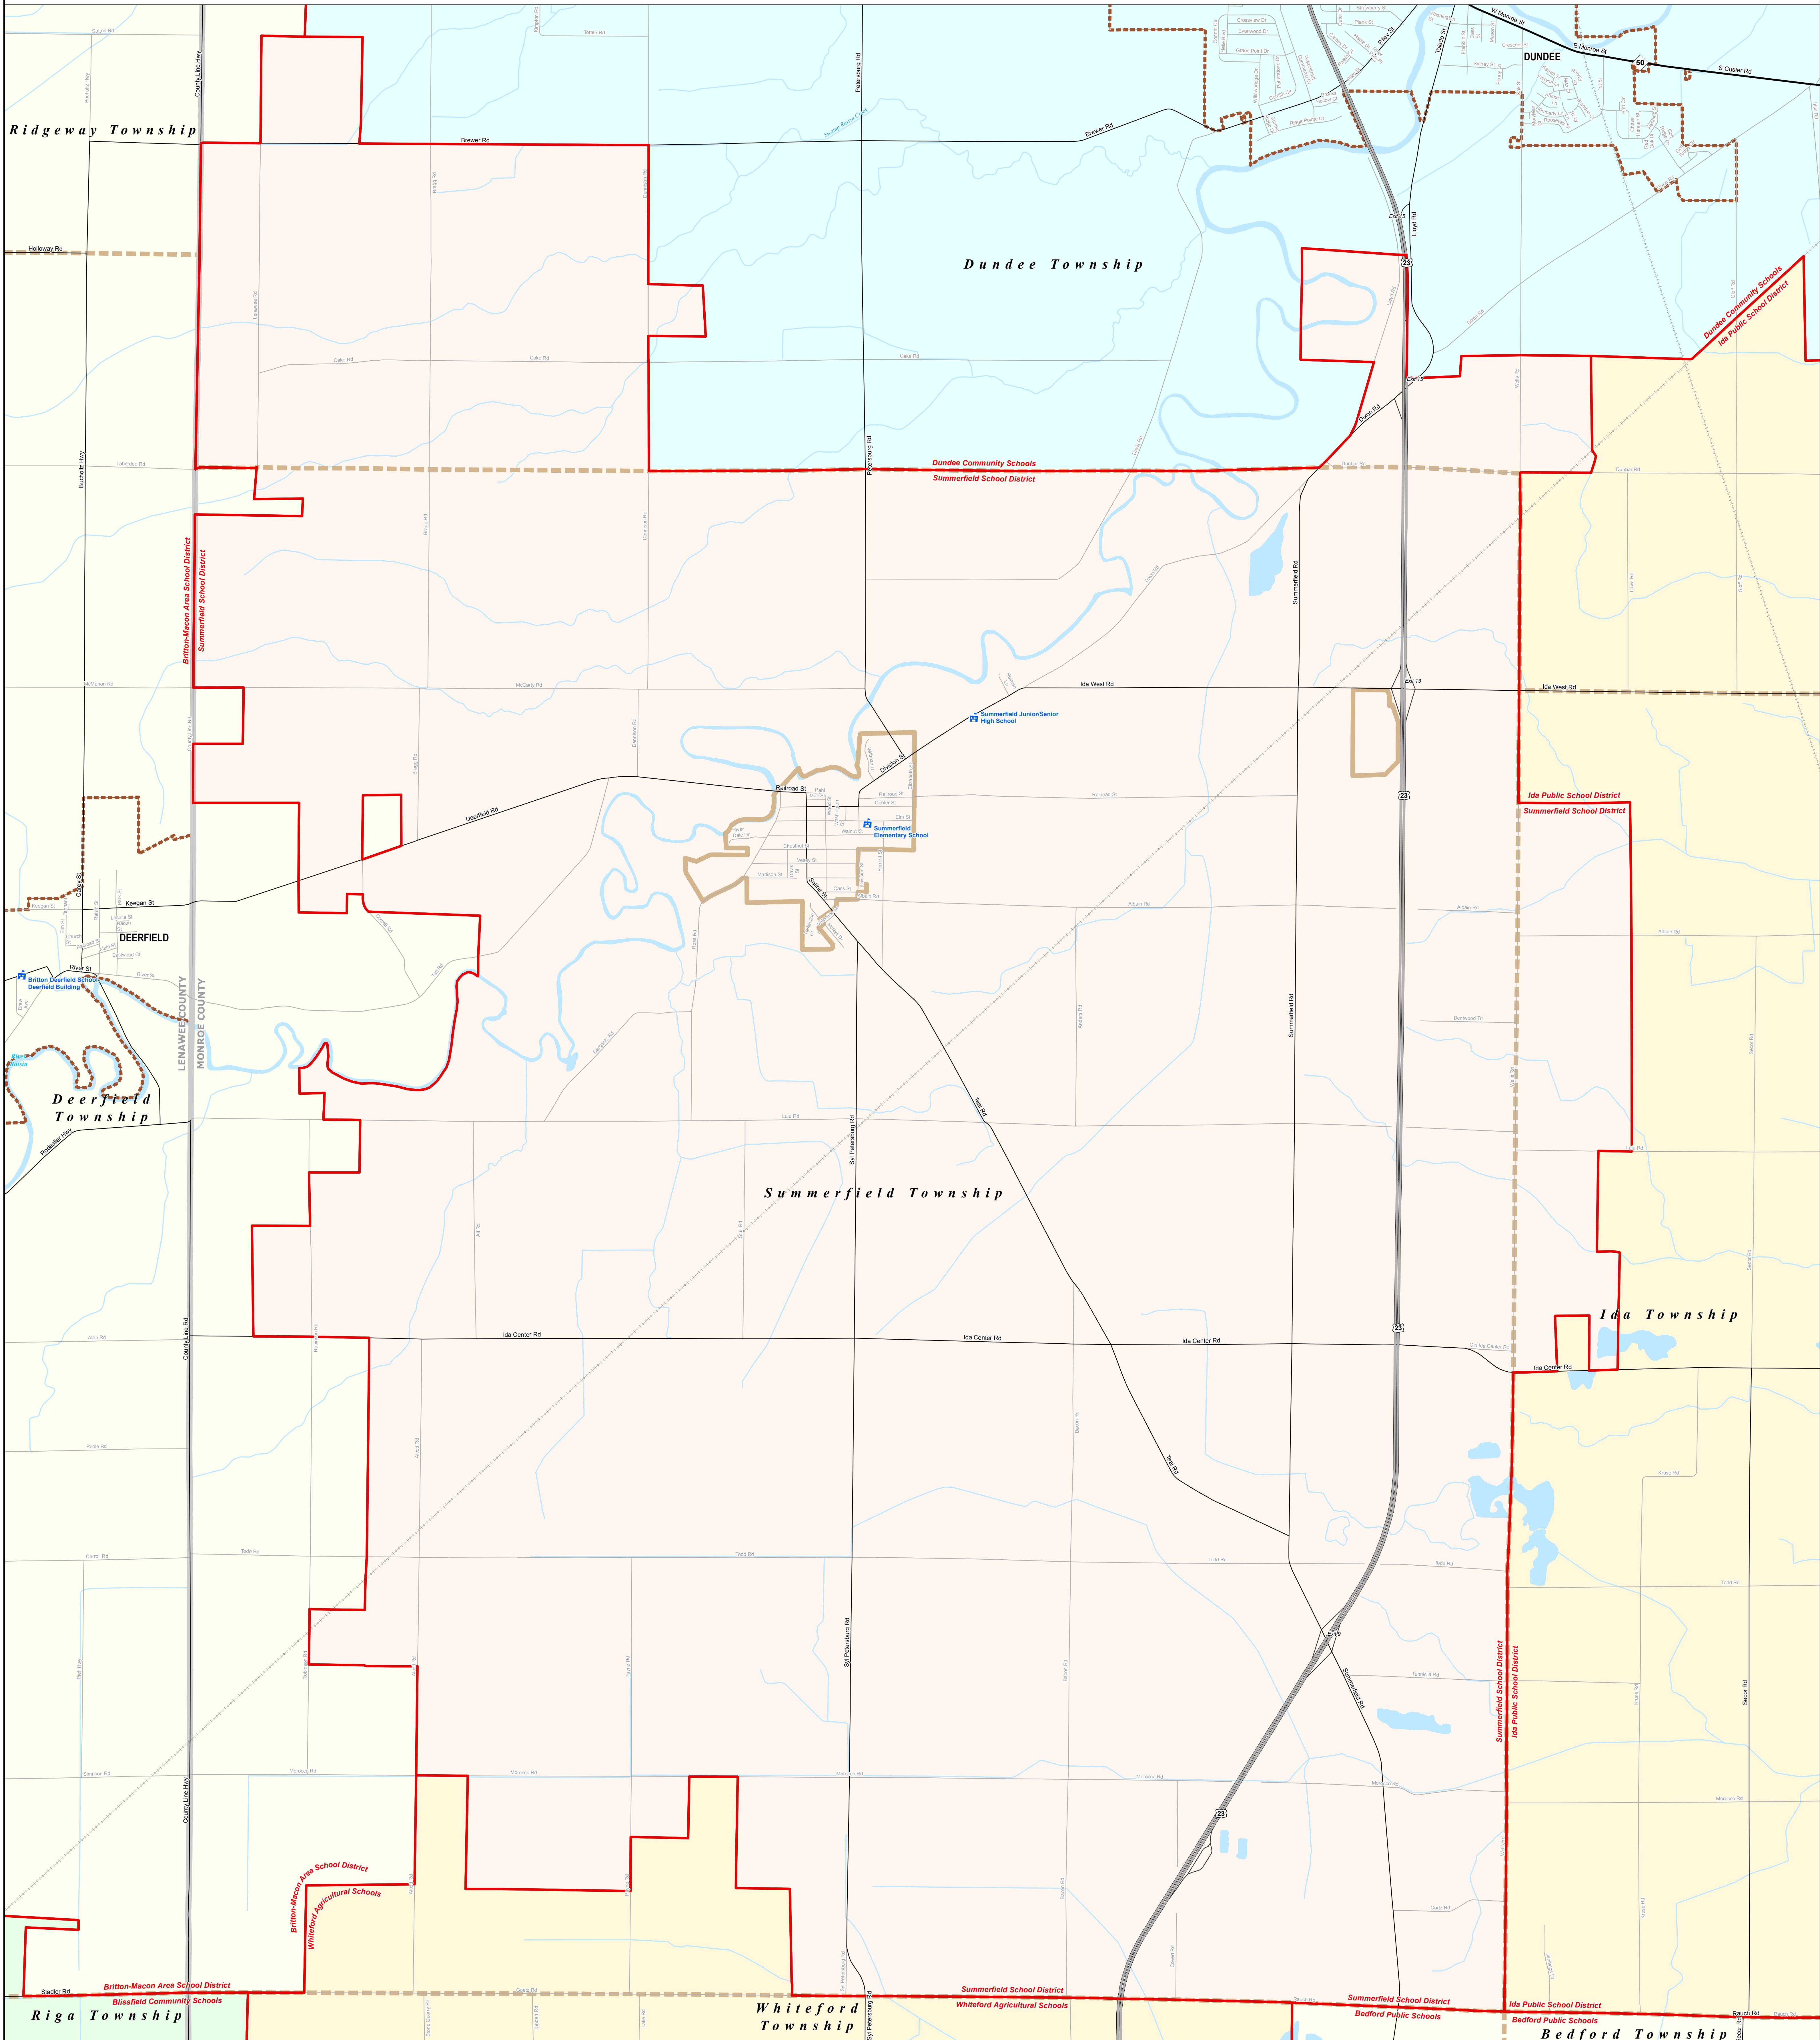

SUMMERFIELD SCHOOL DISTRICT

Monroe ISD

11/14/13

Legend	
School District	School
County	Water Feature
City	River, Stream, or Drain
Township	Railroad
Village	Freeway
Census Designated Place	Primary Road
	Local Road